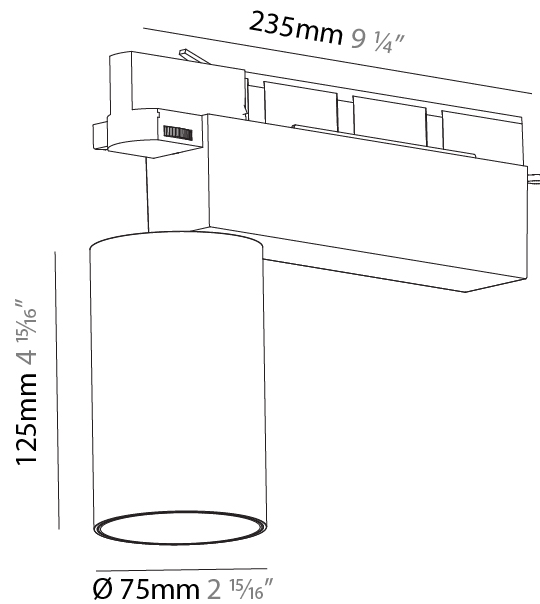

GENERAL

Series: Centriq
 Subseries: Centriq 75
 Brand: Prolicht
 Division: Architectural
 Mounting Type: Track
 Mounting Location: Ceiling
 Subcategory: Spots

PHYSICAL

Shape: Cylinder
 Diameter (mm): 75
 Diameter (in): 2 ¹⁵/₁₆
 Length (mm): 235
 Length (in): 9 ¹/₄
 Height (mm): 182
 Height (in): 7 ³/₁₆
 Light Distribution: Adjustable / Direct
 Weight (kg): 1.099
 Weight (lbs): 2.42
 Installation Requirement: Track or profile system
 Fixture Finish: SSR / BKV / CWI / CRY / HAB / UFT / ITA / RUA / FTG / MYG / LOD / PUS / FRO / FUP / KIA / POP / BLS / SPG / MEY / GOH / GUM / CHC / COM / ABZ / JAG / OBR / MOS / ROR
 Fixture Material: Aluminum Die Cast

OPTICAL

Reflector°: 20 / 25 / 40
 Adjustability: Rotational 340°; Tilt 90°
 Upon Request: Special Beam Angles

RATINGS AND CERTIFICATIONS

Certified By: Certified for North American Standards
 IP rating: IP20